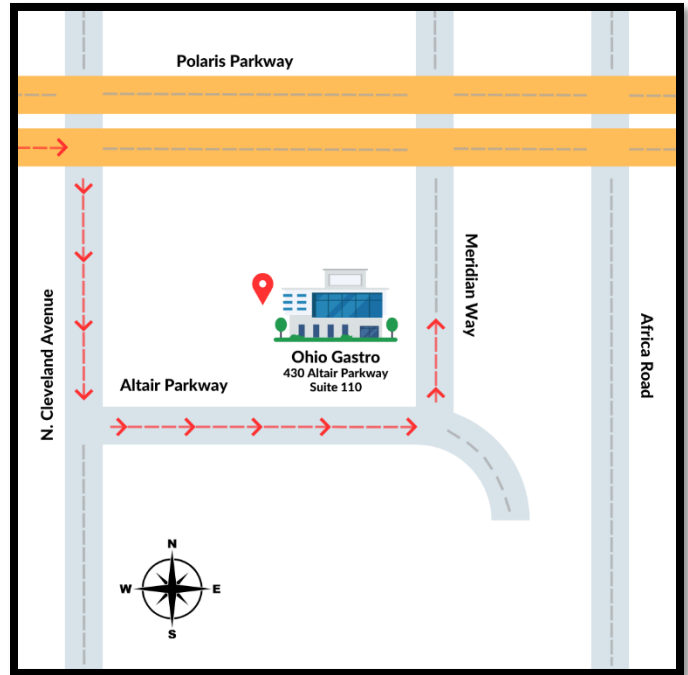

#### From the North:

1. Take 71 South to Gemini Place.
2. Take exit 121 for Gemini Place towards OH-750/Polaris Parkway.
3. Turn left onto Gemini Place and continue to Ikea Way.
4. Turn right on Worthington Road.
5. Use the left two lanes to turn onto Polaris Parkway.
6. Turn right at the 1<sup>st</sup> cross street onto N. Cleveland Avenue.
7. Turn left onto Altair Parkway.
8. Turn left onto Meridian Way and take the first left into the parking lot.

#### From the East:

1. Take I-270 North towards Westerville.
2. Take exit 27 towards Cleveland Avenue.
3. Use the right two lanes to turn right onto N. Cleveland Avenue.
4. Turn right onto Altair Parkway.
5. Turn left onto Meridian Way and take the 1<sup>st</sup> left into the parking lot.

#### From the South:

1. Take 71 North to Polaris Parkway.
2. Take exit 121.
3. Use the right two lanes to turn onto Polaris Parkway.
4. Turn right on N. Cleveland Avenue.
5. Turn left onto Altair Parkway.
6. Turn left onto Meridian Way and take the 1<sup>st</sup> left into the parking lot.

#### From the West:

1. Take I-270 East towards Westerville.
2. Take exit 26 to merge onto I-71 North.
3. Take exit 121.
4. Use the right two lanes to turn onto Polaris Parkway.
5. Turn right onto N. Cleveland Avenue.
6. Turn left onto Altair Parkway.
7. Turn left onto Meridian Way and take the first left into the parking lot.